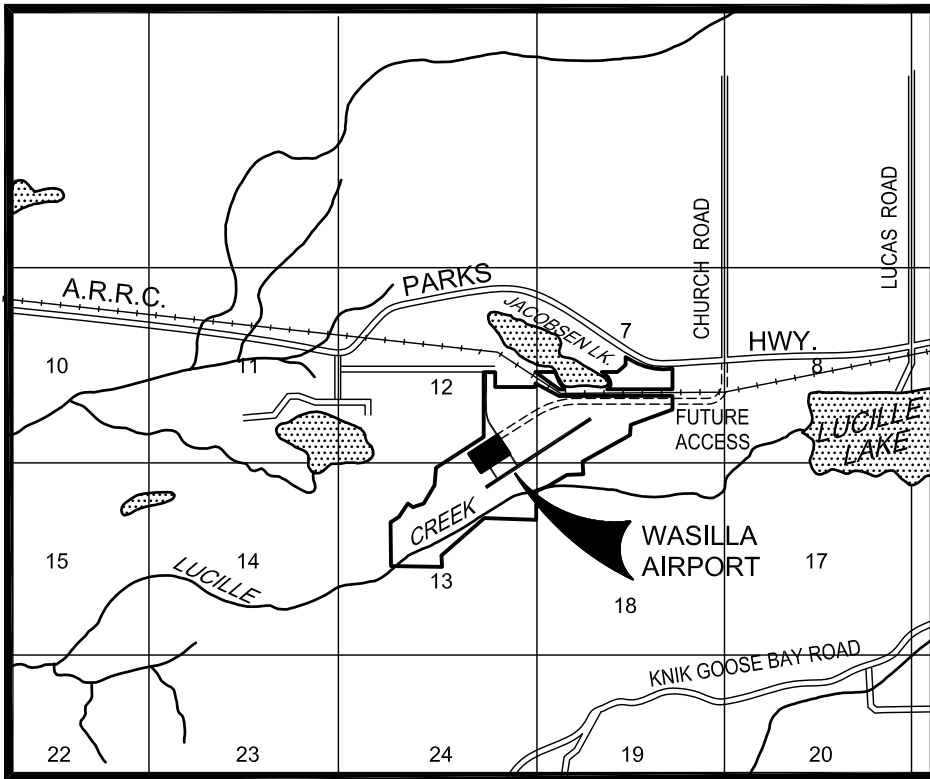

### LOCATION MAP

NO SCALE

### VICINITY MAP

SCALE: 1"=1 MILE

SEC. 7 & 18 T17N, R1W  
 SEC. 12 & 13 T17N, R2W  
 SEWARD MERIDIAN, ALASKA  
 ANCHORAGE (C-7)

## WASILLA AIRPORT MASTER PLAN LOCATION/VICINITY MAPS

**USKH**

DATE  
 OCT. 2010

FIGURE  
 1