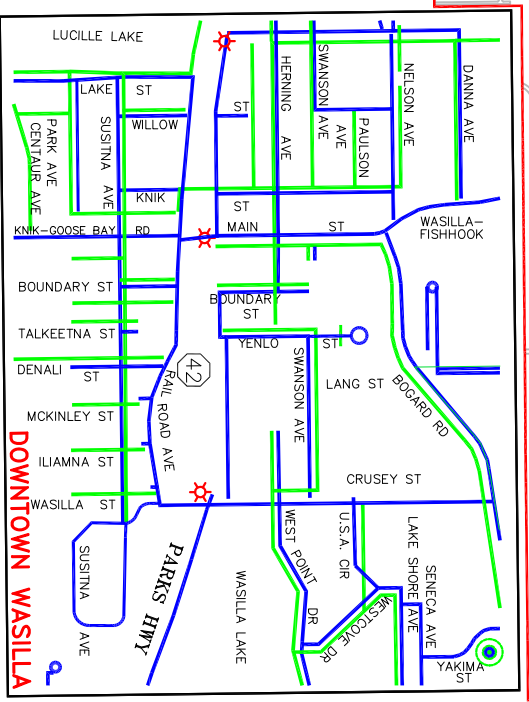

# CITY OF WASILLA, ALASKA

### Legend

- Railroad Track
- Traffic Signal
- City Boundary
- Existing Water Distribution System
- Future Water Distribution System
- Sewer System
- Wasilla City Wells
- Sample Location

Water And Sewer System