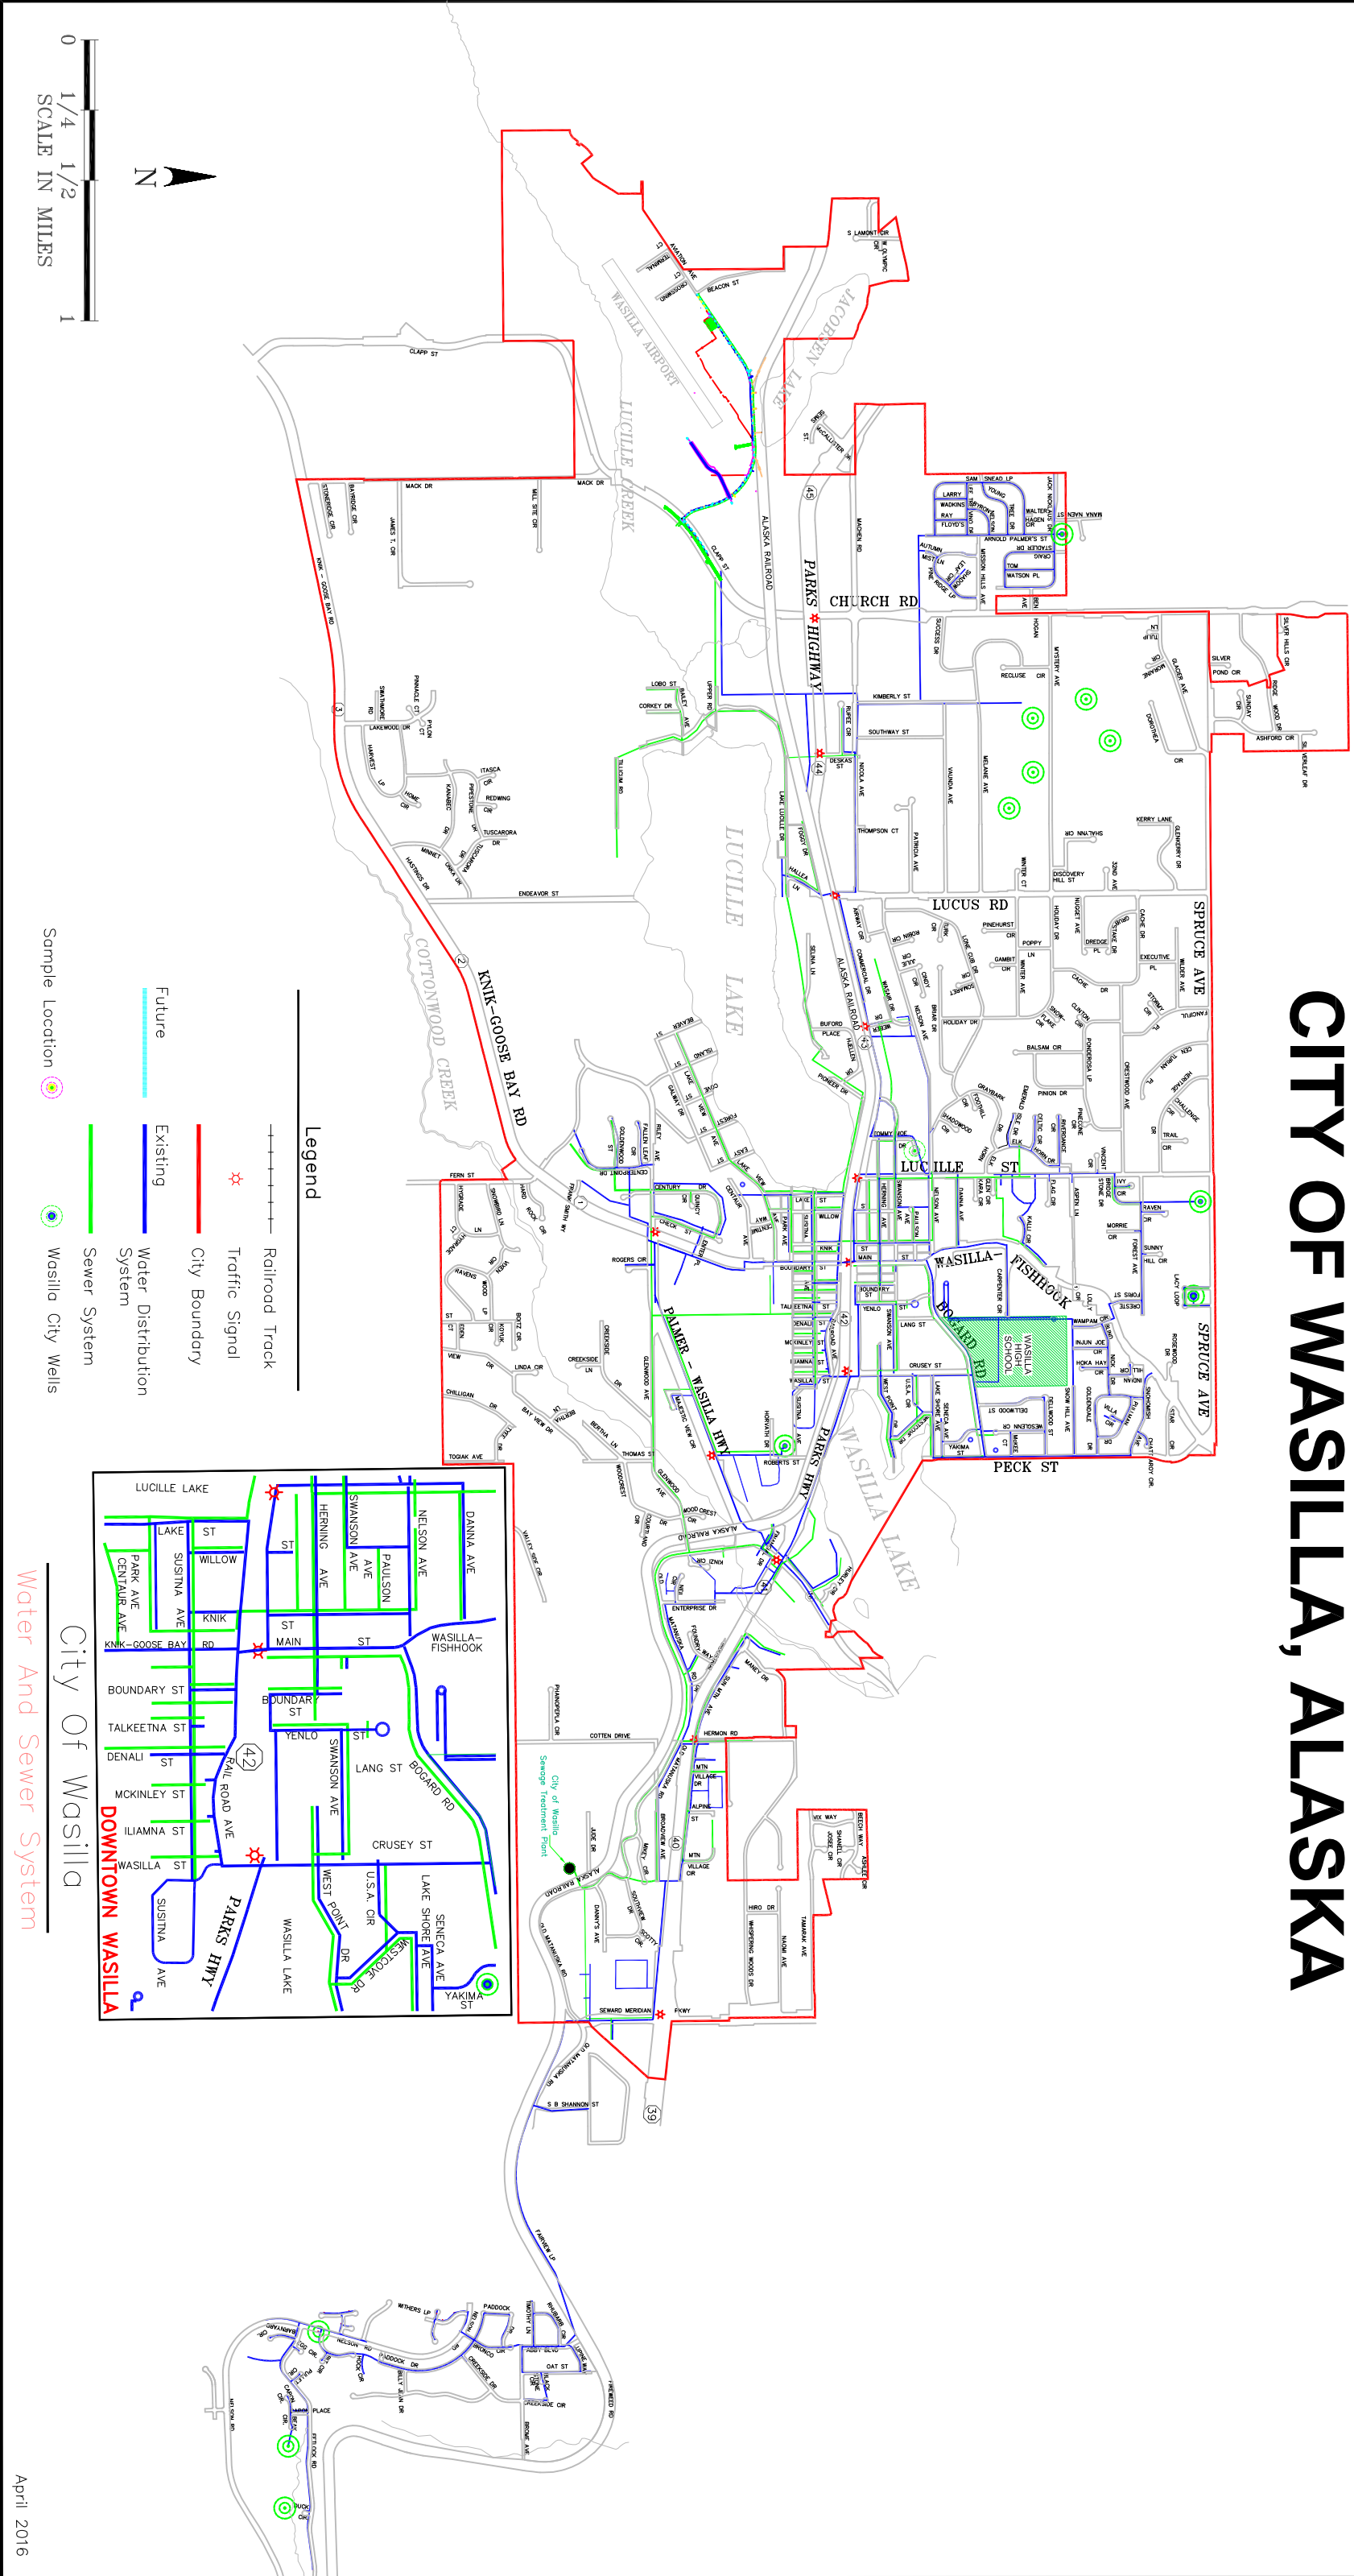

# CITY OF WASILLA, ALASKA

### Legend

- Railroad Track
- Traffic Signal
- City Boundary
- Existing Water Distribution System
- Future Water Distribution System
- Sewer System
- Wasilla City Wells
- Sample Location

Water And Sewer System