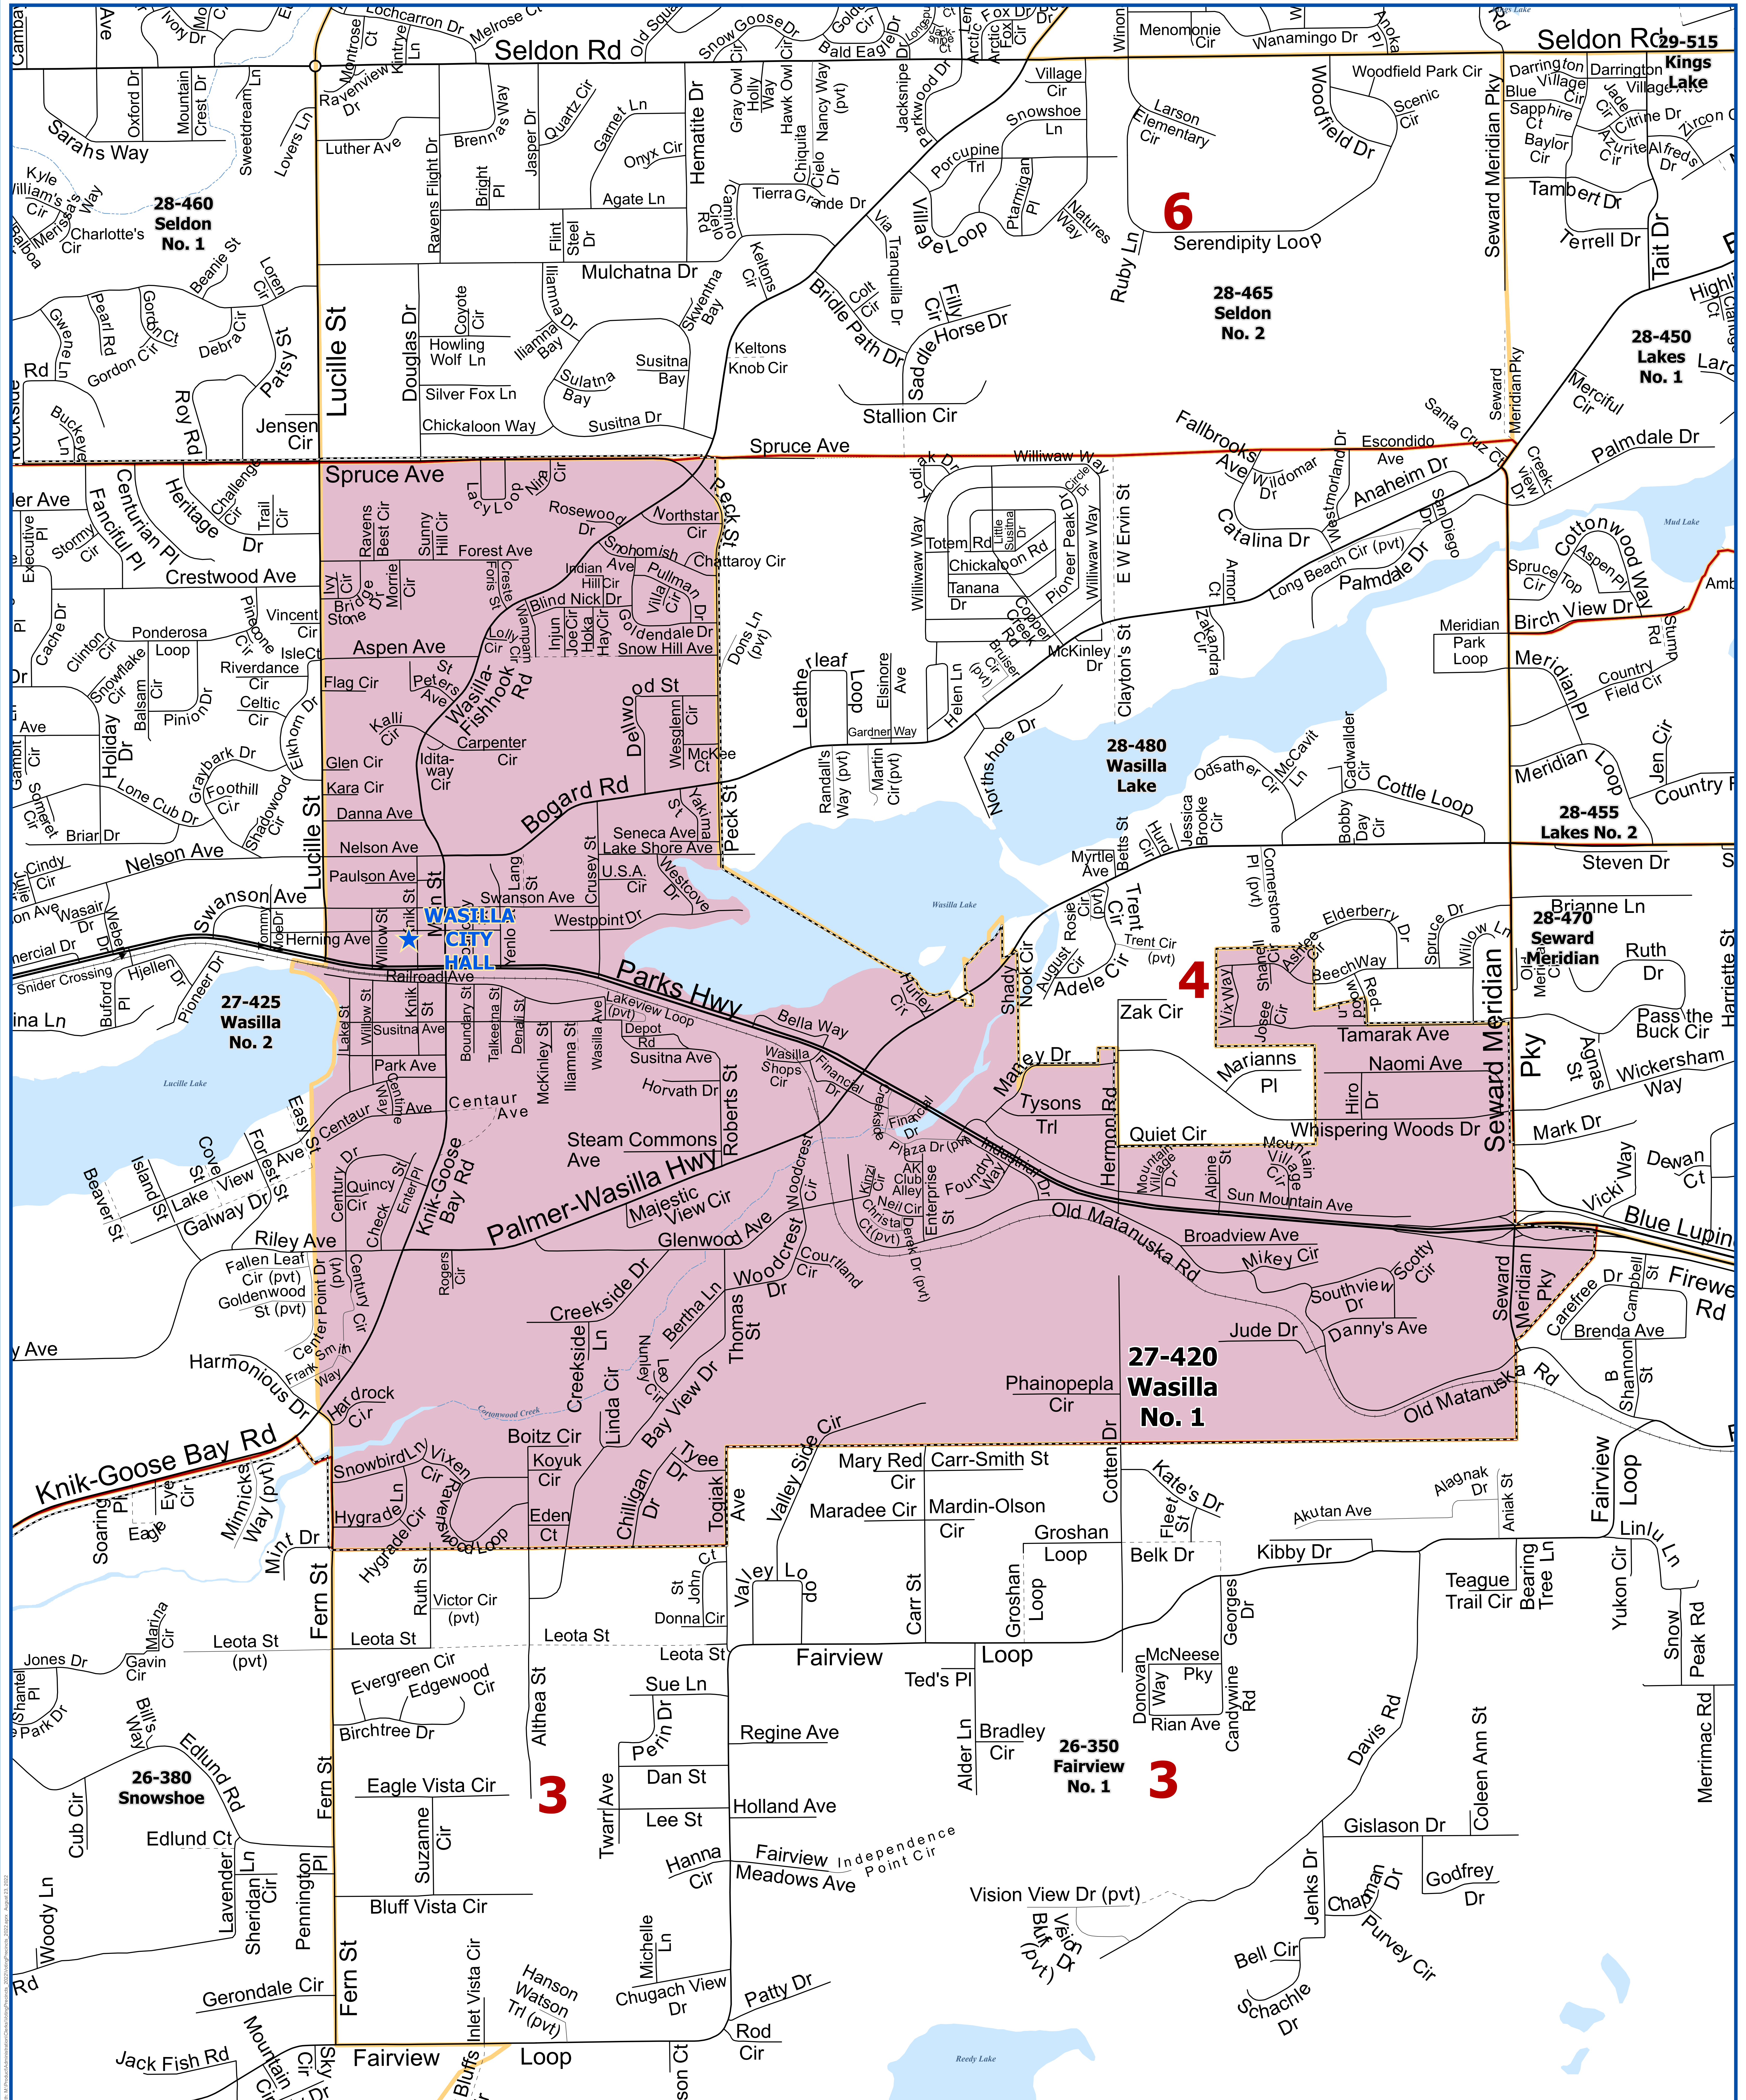

City of Wasilla Voting Precincts

- ★ Polling Location
- City Boundaries
- Voting Precincts
- Assembly District Boundaries
- Matanuska Susitna Borough Boundary
- Roads: Highway, Major, Medium, Minor, Private, Primitive, Not Constructed
- Railroad
- Major Waterbodies
- Streams

Precinct # 27-420 Wasilla No. 1
 Poll Location:
WASILLA CITY HALL
 290 E. Herring Avenue

Prepared by MSB
 IT Department - GIS Division
 Data Sources: Matanuska-Susitna Borough,
 State of Alaska Division of Elections
 August 2022